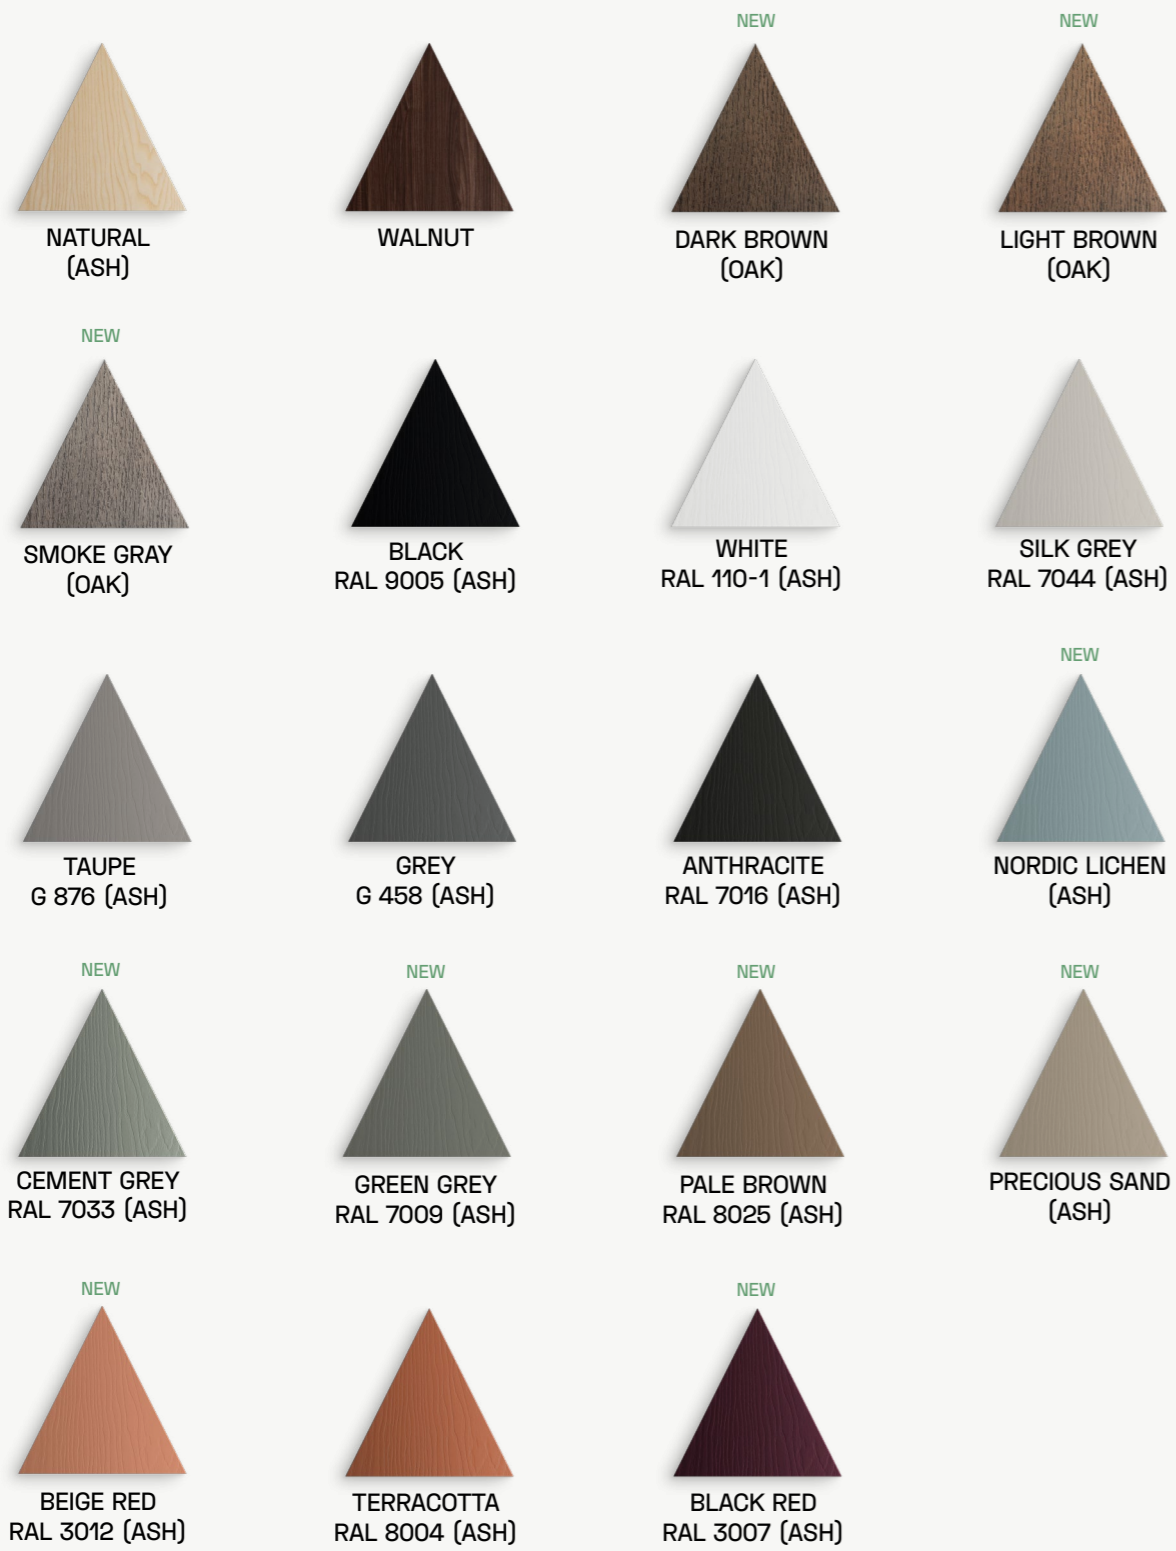

MATERIALS & FINISHES

VENEER