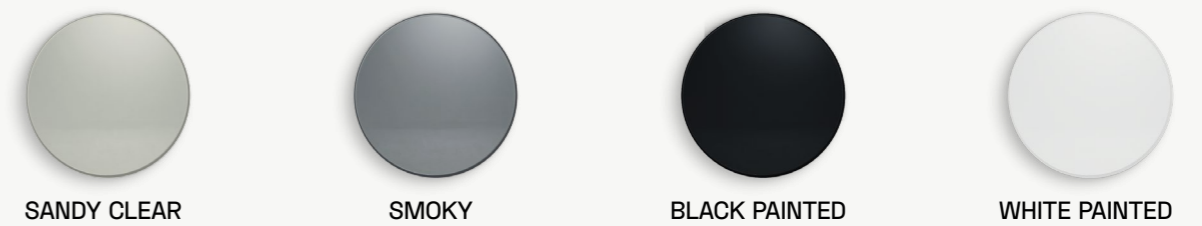

BLACK RED
RAL 3007

METAL / CHROMED

CHROME

WOOD

NATURAL
(ASH)

WALNUT STAIN
(BEECH)

DARK BROWN
(ASH)

LIGHT BROWN
(ASH)

SMOKE GRAY
(ASH)

BLACK
RAL 9005 (ASH)

WHITE
RAL 110-1 (ASH)

SILK GREY
RAL 7044 (ASH)

TAUPE
G 876 (ASH)

GREY
G 458 (ASH)

ANTHRACITE
RAL 7016 (ASH)

NORDIC LICHEN
(ASH)

CEMENT GREY
RAL 7033 (ASH)

GREEN GREY
RAL 7009 (ASH)

PALE BROWN
RAL 8025 (ASH)

PRECIOUS SAND
(ASH)

BEIGE RED
RAL 3012 (ASH)

TERRACOTTA
RAL 8004 (ASH)

BLACK RED
RAL 3007 (ASH)

MATERIALS & FINISHES

VENEER

LACQUER

GLASS

MATERIALS & FINISHES

LAMINATE

3190
BLACK

3097
POLAR WHITE

3151
BEIGE GREY