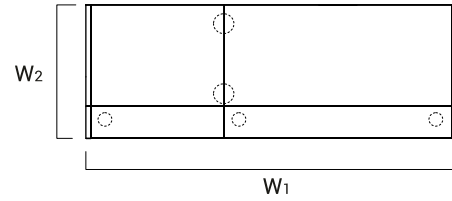

RECEPTION DESKS SYSTEMS

INDEX SYMBOL	DIMENSIONS					[mm]/[inch]	⚖️	📦	📦		COMPONENTS
	W ₁	W ₂	D ₁	D ₂	H						
LIN08	856 33 3/4"	824 32 1/2"	-	-	1105 43 1/2"		69.5	0.345	5		LN5L+LNB08+LN08+LN5P
LIN13	1256 49 1/2"	824 32 1/2"	-	-	1105 43 1/2"		87.5	0.479	5		LN5L+LNB13+LN12+LN5P

INDEX SYMBOL	DIMENSIONS					[mm]/[inch]	⚖️	📦	📦		COMPONENTS
	W ₁	W ₂	D ₁	D ₂	H						
LIN15	1656 65 1/4"	824 32 1/2"	-	-	1105 43 1/2"		107.0	0.623	7		LN5L+LNB15+2xLN08+LN5P

INDEX SYMBOL	DIMENSIONS					[mm]/[inch]	⚖️	📦	📦		COMPONENTS
	W ₁	W ₂	D ₁	D ₂	H						
LIN25	2456 96 3/4"	824 32 1/2"	-	-	1105 43 1/2"		149.0	0.955	9		LN5L+2xLNB13+2xLN12+LN5P+NL41

DESCRIPTION

⚖️ - NET WEIGHT

📦 VOLUME

📦 NUMBER OF PACKAGES

RECEPTION DESKS SYSTEMS

INDEX SYMBOL	DIMENSIONS					[mm]/[inch]	⚖️	📦	📦		COMPONENTS
	W ₁	W ₂	D ₁	D ₂	H						
LIN20	2056 81"	824 32 1/2"	-	-	1105 43 1/2"		134.0	0.826	10		LN5L+LNB13+LN08+LN12+LNB08 +LN5P+NL41

A

B

INDEX SYMBOL	DIMENSIONS					[mm]/[inch]	⚖️	📦	📦		COMPONENTS
	W ₁	W ₂	D ₁	D ₂	H						
A LIN29L	1850 72 7/8"	1150 45 1/4"	822 32 3/8"	850 33 1/2"	1105 43 1/2"		147.5	1.296	9		LN6L+LNU11+LN4L+LNB08+LN91 +LN3P+NL41
B LIN29P	1850 72 7/8"	1150 45 1/4"	822 32 3/8"	850 33 1/2"	1105 43 1/2"		147.5	1.293	9		LN3L+LN91+LNB08+LN4P+LNU11 +LN6P+NL41
A LIN291L	1650 65"	1150 45 1/4"	822 32 3/8"	850 33 1/2"	1105 43 1/2"		142.5	1.269	9		LN6L+LNU11+LN4L+LNB08+LN91 +LN3P+NL41
B LIN291P	1650 65"	1150 45 1/4"	822 32 3/8"	850 33 1/2"	1105 43 1/2"		142.5	1.267	9		LN3L+LN91+LNB08+LN4P+LNU11 +LN6P+NL41