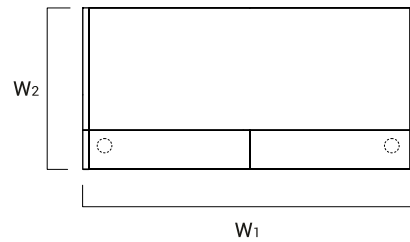

TECHNICAL SPECIFICATION

- 1. Low side panel - MFC 1 1/8" | 28mm, PVC edge
- 2. Side panel linking low and high fronts - MFC 1 1/8" | 28mm, PVC edge
- 3. Cable grommets - O3 1/8" | O80mm
- 4. Supporting leg NE41- required for connecting the tops
- 5. High side panel - MFC 1 1/8" | 28mm, PVC edge
- 6. Option with additional charge - working top with lowered monitor shelf - MFC 1 1/8" | 28mm, PVC
- 7. Light switch
- 8. LMS05 - reception desk storage; order separately
- 9. Shelf - MFC 4/8" | 12mm, PVC edge
- 10. Top - MFC 4/8" | 12mm, PVC edge
- 11. Body - MFC 6/8" | 18mm, PVC edge
- 12. Optional front with lock - universal (left, right) - MFC 6/8" | 18mm, PVC edge; - ordered as separate element

ENDING ELEMENTS APPLICATION

DIMENSIONS

W1 - 30" 763mm|W2 - 31 4/8" 800mm |W3 - 7 7/8" 200mm|W4 - 9"228mm|W5 - 13" 329mm|W6 - 16 6/8" 424mm|W7 - 14 3/8" 65mm|W8 - 6" 151mm|W9 - 8" 589mm|W10 - 32 3/8" 822mm|W11 - 32 3/8" 822mm|W12 - 11 6/8" 300mm|W13 - 44 1/8" 1122mm|W14 - 29 1/8" 740mm|W15 - 7 7/8" 200mm|W16 - 31 4/8" 800mm|W17 13 3/8"x21 2/8" 340x540mm|W18 - 20 4/8" 520mm

RECEPTION DESKS SYSTEMS

INDEX SYMBOL	DIMENSIONS					[mm]/[inch]	⚖️	📦	📦		COMPONENTS
	W ₁	W ₂	D ₁	D ₂	H						
LIN08	856 33 3/4"	824 32 1/2"	-	-	1105 43 1/2"		69.5	0.345	5		LN5L+LNB08+LN08+LN5P
LIN13	1256 49 1/2"	824 32 1/2"	-	-	1105 43 1/2"		87.5	0.479	5		LN5L+LNB13+LN12+LN5P

INDEX SYMBOL	DIMENSIONS					[mm]/[inch]	⚖️	📦	📦		COMPONENTS
	W ₁	W ₂	D ₁	D ₂	H						
LIN15	1656 65 1/4"	824 32 1/2"	-	-	1105 43 1/2"		107.0	0.623	7		LN5L+LNB15+2xLN08+LN5P

INDEX SYMBOL	DIMENSIONS					[mm]/[inch]	⚖️	📦	📦		COMPONENTS
	W ₁	W ₂	D ₁	D ₂	H						
LIN25	2456 96 3/4"	824 32 1/2"	-	-	1105 43 1/2"		149.0	0.955	9		LN5L+2xLNB13+2xLN12+LN5P+NL41