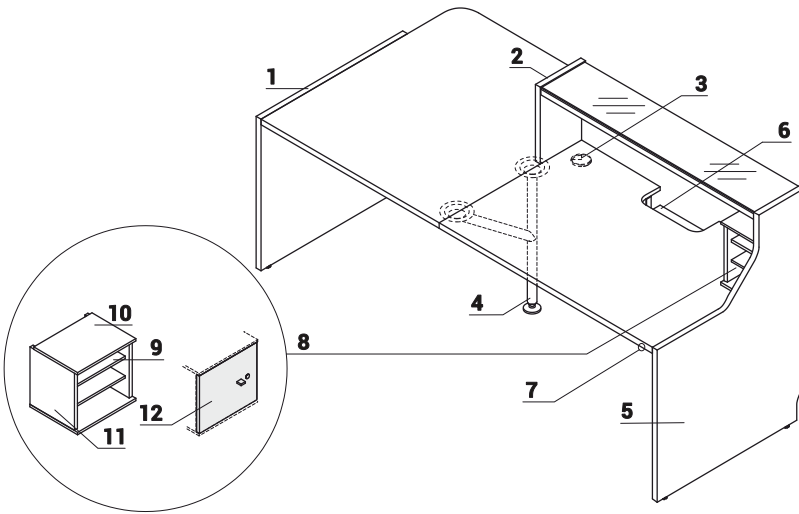

1. **Worktop** - MFC 1 1/8" | 28mm, PVC edge
2. **Top** - tempered optiwhite glass, 3/8" | 8mm - painted on bottom side
3. **Front** - glass LACOBEL 1/8"mm | 4mm
4. **LED illumination** - at the full length of the reception desk, cold white color (verging on the blue shade)
5. **Corner slate** - stainless steel 1/8" | 4mm
6. **Kick plate** - HPL - brushed aluminium
7. **Leveling** - 2/8" | 5mm range

TECHNICAL SPECIFICATION

- 1. Low side panel - MFC 1 1/8" | 28mm, PVC edge
- 2. Side panel linking low and high fronts - MFC 1 1/8" | 28mm, PVC edge
- 3. Cable grommets - O3 1/8" | O80mm
- 4. Supporting leg NE41- required for connecting the tops
- 5. High side panel - MFC 1 1/8" | 28mm, PVC edge
- 6. Option with additional charge - working top with lowered monitor shelf - MFC 1 1/8" | 28mm, PVC
- 7. Light switch
- 8. LMS05 - reception desk storage; order separately
- 9. Shelf - MFC 4/8" | 12mm, PVC edge
- 10. Top - MFC 4/8" | 12mm, PVC edge
- 11. Body - MFC 6/8" | 18mm, PVC edge
- 12. Optional front with lock - universal (left, right) - MFC 6/8" | 18mm, PVC edge; - ordered as separate element