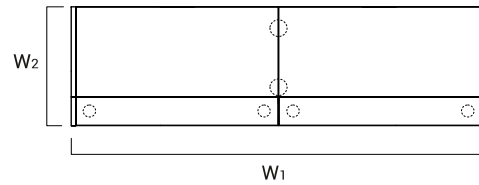

TECHNICAL SPECIFICATION

- 1. Low side panel - MFC 1 1/8" | 28mm, PVC edge
- 2. Side panel linking low and high fronts - MFC 1 1/8" | 28mm, PVC edge
- 3. Cable grommets - O3 1/8" | O80mm
- 4. Supporting leg NE41- required for connecting the tops
- 5. High side panel - MFC 1 1/8" | 28mm, PVC edge
- 6. Option with additional charge - working top with lowered monitor shelf - MFC 1 1/8" | 28mm, PVC
- 7. Light switch
- 8. LMS05 - reception desk storage; order separately
- 9. Shelf - MFC 4/8" | 12mm, PVC edge
- 10. Top - MFC 4/8" | 12mm, PVC edge
- 11. Body - MFC 6/8" | 18mm, PVC edge
- 12. Optional front with lock - universal (left, right) - MFC 6/8" | 18mm, PVC edge; - ordered as separate element

ENDING ELEMENTS APPLICATION

DIMENSIONS

W1 - 30" 763mm|W2 - 31 4/8" 800mm |W3 - 7 7/8" 200mm|W4 - 9"228mm|W5 - 13" 329mm|W6 - 16 6/8" 424mm|W7 - 14 3/8" 65mm|W8 - 6" 151mm|W9 - 8" 589mm|W10 - 32 3/8" 822mm|W11 - 32 3/8" 822mm|W12 - 11 6/8" 300mm|W13 - 44 1/8" 1122mm|W14 - 29 1/8" 740mm|W15 - 7 7/8" 200mm|W16 - 31 4/8" 800mm|W17 13 3/8"x21 2/8" 340x540mm|W18 - 20 4/8" 520mm

RECEPTION DESKS SYSTEMS

INDEX SYMBOL	DIMENSIONS					[mm]/[inch]	⚖️	📦	📦		COMPONENTS
	W ₁	W ₂	D ₁	D ₂	H						
LIN08	856 33 3/4"	824 32 1/2"	-	-	1105 43 1/2"		69.5	0.345	5		LN5L+LNB08+LN08+LN5P
LIN13	1256 49 1/2"	824 32 1/2"	-	-	1105 43 1/2"		87.5	0.479	5		LN5L+LNB13+LN12+LN5P

INDEX SYMBOL	DIMENSIONS					[mm]/[inch]	⚖️	📦	📦		COMPONENTS
	W ₁	W ₂	D ₁	D ₂	H						
LIN15	1656 65 1/4"	824 32 1/2"	-	-	1105 43 1/2"		107.0	0.623	7		LN5L+LNB15+2xLN08+LN5P

INDEX SYMBOL	DIMENSIONS					[mm]/[inch]	⚖️	📦	📦		COMPONENTS
	W ₁	W ₂	D ₁	D ₂	H						
LIN25	2456 96 3/4"	824 32 1/2"	-	-	1105 43 1/2"		149.0	0.955	9		LN5L+2xLNB13+2xLN12+LN5P+NL41