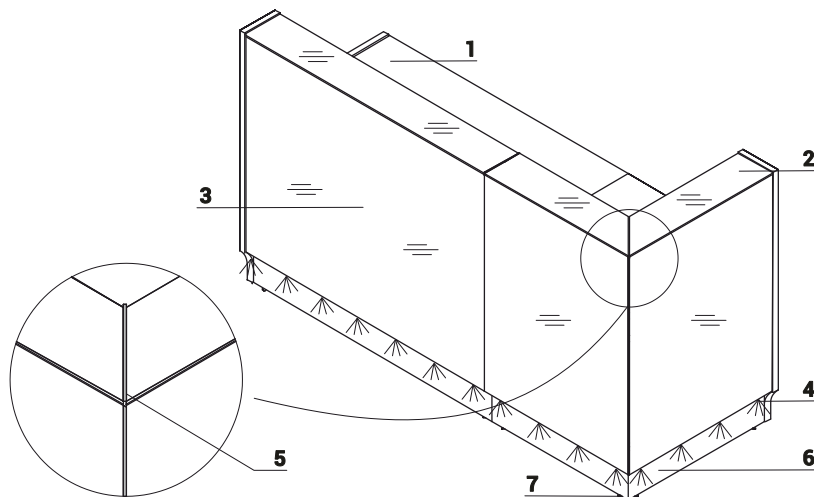

1. **Worktop** - MFC 1 1/8" | 28mm, PVC edge
2. **Top** - tempered optiwhite glass, 3/8" | 8mm - painted on bottom side
3. **Front** - glass LACOBEL 1/8"mm | 4mm
4. **LED illumination** - at the full length of the reception desk, cold white color (verging on the blue shade)
5. **Corner slate** - stainless steel 1/8" | 4mm
6. **Kick plate** - HPL - brushed aluminium
7. **Leveling** - 2/8" | 5mm range

TECHNICAL SPECIFICATION

- 1. Low side panel - MFC 1 1/8" | 28mm, PVC edge
- 2. Side panel linking low and high fronts - MFC 1 1/8" | 28mm, PVC edge
- 3. Cable grommets - O3 1/8" | O80mm
- 4. Supporting leg NE41- required for connecting the tops
- 5. High side panel - MFC 1 1/8" | 28mm, PVC edge
- 6. Option with additional charge - working top with lowered monitor shelf - MFC 1 1/8" | 28mm, PVC
- 7. Light switch
- 8. LMS05 - reception desk storage; order separately
- 9. Shelf - MFC 4/8" | 12mm, PVC edge
- 10. Top - MFC 4/8" | 12mm, PVC edge
- 11. Body - MFC 6/8" | 18mm, PVC edge
- 12. Optional front with lock - universal (left, right) - MFC 6/8" | 18mm, PVC edge; - ordered as separate element