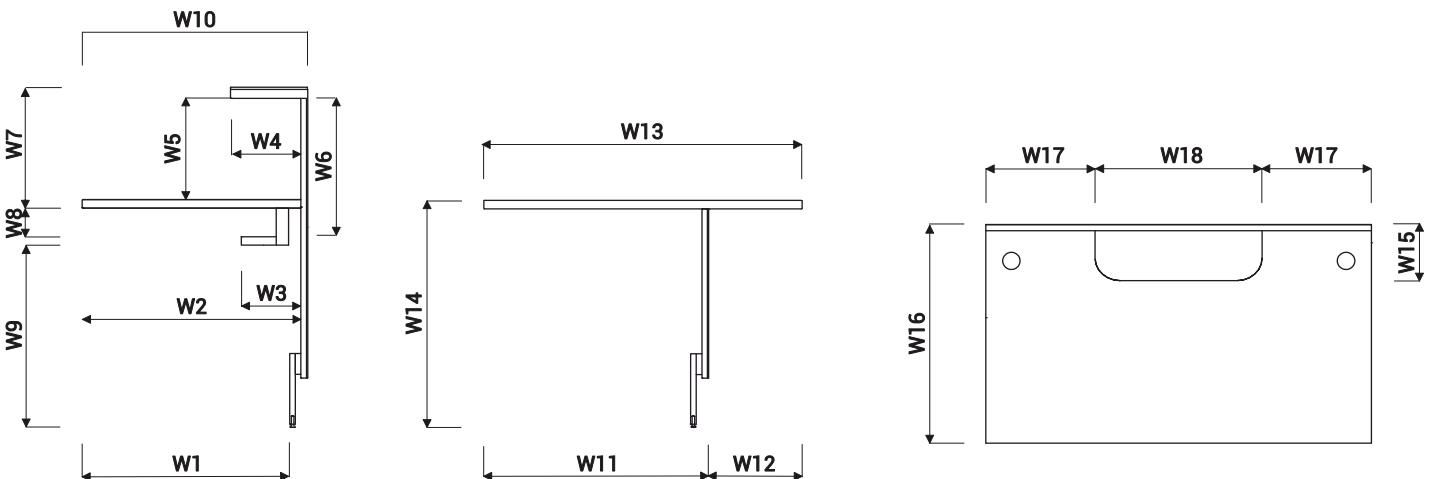

DIMENSIONS

W1 - 30" 763mm|W2 - 31 4/8" 800mm |W3 - 7 7/8" 200mm|W4 - 9"228mm|W5 - 13" 329mm|W6 - 16 6/8" 424mm|W7 - 14 3/8" 65mm|W8 - 6" 151mm|W9 - 8" 589mm|W10 - 32 3/8" 822mm|W11 - 32 3/8" 822mm|W12 - 11 6/8" 300mm|W13 - 44 1/8" 1122mm|W14 - 29 1/8" 740mm|W15 - 7 7/8" 200mm|W16 - 31 4/8" 800mm|W17 13 3/8"x21 2/8" 340x540mm|W18 - 20 4/8" 520mm