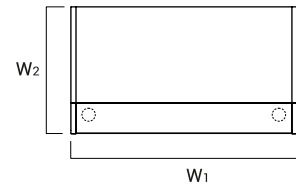

TECHNICAL SPECIFICATION

- 1. Low side panel - MFC 1 1/8" | 28mm, PVC edge
- 2. Side panel linking low and high fronts - MFC 1 1/8" | 28mm, PVC edge
- 3. Cable grommets - O3 1/8" | O80mm
- 4. Supporting leg NE41- required for connecting the tops
- 5. High side panel - MFC 1 1/8" | 28mm, PVC edge
- 6. Option with additional charge - working top with lowered monitor shelf - MFC 1 1/8" | 28mm, PVC
- 7. Light switch
- 8. LMS05 - reception desk storage; order separately
- 9. Shelf - MFC 4/8" | 12mm, PVC edge
- 10. Top - MFC 4/8" | 12mm, PVC edge
- 11. Body - MFC 6/8" | 18mm, PVC edge
- 12. Optional front with lock - universal (left, right) - MFC 6/8" | 18mm, PVC edge; - ordered as separate element

ENDING ELEMENTS APPLICATION

DIMENSIONS

W1 - 30" 763mm|W2 - 31 4/8" 800mm |W3 - 7 7/8" 200mm|W4 - 9"228mm|W5 - 13" 329mm|W6 - 16 6/8" 424mm|W7 - 14 3/8" 65mm|W8 - 6" 151mm|W9 - 8" 589mm|W10 - 32 3/8" 822mm|W11 - 32 3/8" 822mm|W12 - 11 6/8" 300mm|W13 - 44 1/8" 1122mm|W14 - 29 1/8" 740mm|W15 - 7 7/8" 200mm|W16 - 31 4/8" 800mm|W17 13 3/8"x21 2/8" 340x540mm|W18 - 20 4/8" 520mm

RECEPTION DESKS SYSTEMS

INDEX SYMBOL	DIMENSIONS					[mm]/[inch]	⚖️	📦	📦		COMPONENTS
	W ₁	W ₂	D ₁	D ₂	H						
LIN08	856 33 3/4"	824 32 1/2"	-	-	1105 43 1/2"		69.5	0.345	5		LN5L+LNB08+LN08+LN5P
LIN13	1256 49 1/2"	824 32 1/2"	-	-	1105 43 1/2"		87.5	0.479	5		LN5L+LNB13+LN12+LN5P

INDEX SYMBOL	DIMENSIONS					[mm]/[inch]	⚖️	📦	📦		COMPONENTS
	W ₁	W ₂	D ₁	D ₂	H						
LIN15	1656 65 1/4"	824 32 1/2"	-	-	1105 43 1/2"		107.0	0.623	7		LN5L+LNB15+2xLN08+LN5P

INDEX SYMBOL	DIMENSIONS					[mm]/[inch]	⚖️	📦	📦		COMPONENTS
	W ₁	W ₂	D ₁	D ₂	H						
LIN25	2456 96 3/4"	824 32 1/2"	-	-	1105 43 1/2"		149.0	0.955	9		LN5L+2xLNB13+2xLN12+LN5P+NL41