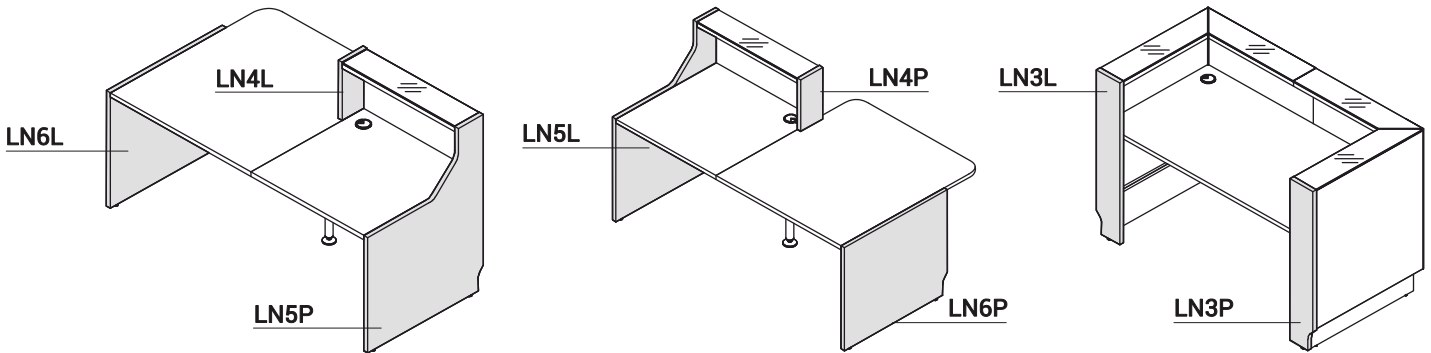

ENDING ELEMENTS APPLICATION