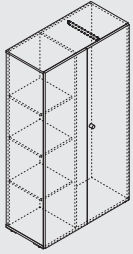

112
DARK SYCAMORE

111
LIGHT SYCAMORE

WHITE HPL

BLACK HPL

STORAGES AND CUPBOARDS

MIT5
1887 | 572 | 690
74 1/4" | 22 1/2" | 27 1/8"

MIT6
1500 | 572 | 652
59" | 22 1/2" | 25 5/8"

SLD12HT
416 | 600 | 587
16 3/8" | 23 5/8" | 23 1/8"

SLD13HT
416 | 600 | 587
16 3/8" | 23 5/8" | 23 1/8"

MIT12
1200 | 600 | 740
47 1/4" | 23 5/8" | 29 1/8"

MIT7
1400 | 422 | 1280
55 1/8" | 16 5/8" | 50 3/8"

MIT18
1400 | 422 | 879
55 1/8" | 16 5/8" | 34 5/8"