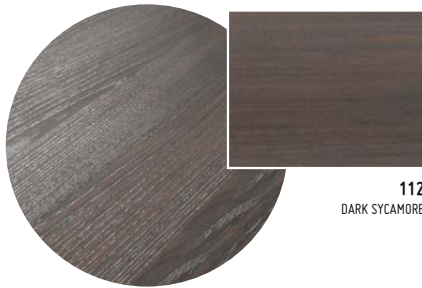

Modern interiors make a perfect background for the minimalist form of **MITO** furniture. Simple geometric shapes and a limited but carefully selected number of pieces of furniture allows to create the result of austere and tasteful elegance.

3D synchronous
texture
technology

3D synchronous texture technology

The wood-like texture can be both seen and felt by touch. The effect of noble matt veneer is highlighted by the glossy pores on the melamine surface. The choice of this decor was inspired by the very natural colour of sycamore.