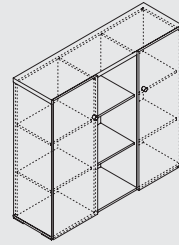

SLD13HT
416 | 600 | 587
16 3/8" | 23 5/8" | 23 1/8"

MIT12
1200 | 600 | 740
47 1/4" | 23 5/8" | 29 1/8"

MIT7
1400 | 422 | 1280
55 1/8" | 16 5/8" | 50 3/8"

MIT18
1400 | 422 | 879
55 1/8" | 16 5/8" | 34 5/8"

MIT8
916 | 418 | 1661
36 1/8" | 16 1/2" | 65 3/8"

MIT15
916 | 418 | 1661
36 1/8" | 16 1/2" | 65 3/8"

MIT16
916 | 418 | 1661
36 1/8" | 16 1/2" | 65 3/8"

MIT19
916 | 418 | 2077
36 1/8" | 16 1/2" | 81 3/4"

MIT20
1363 | 418 | 1280
53 5/8" | 16 1/2" | 50 3/8"

MIT21
916 | 418 | 879
36 1/8" | 16 1/2" | 34 5/8"

MIT22
980 | 418 | 1280
38 5/8" | 16 1/2" | 50 3/8"

S100
desk pad

DESKS

MIT1
2278 | 2080 | 740
89 3/4" | 82" | 29 1/8"

MIT1RL, MIT1RP
2190 | 2080 | 760-1300
86 1/4" | 81 7/8" | 29 7/8"-51 1/8"