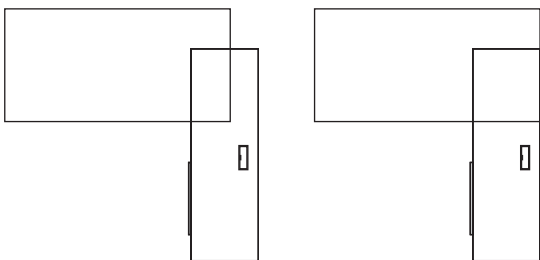

MITO

The cabinet can be arranged in two positions.

Mito is a new executive furniture series composed of the elements that create representative and functional workplaces. The structure pattern is available in two finishes - light and dark sycamore. Combined with white and black elements, it perfectly emphasizes on prestige and elegance as well as individualism. **Mito** looks supremely in small and large rooms. According to the individual taste, the desk can be supplied with a side cupboard. This managerial furniture set ensures that all necessary things are easily accessible.

Electric height adjustable **Mito** desk has a height regulation ranging from 760 mm to 1300 mm creating both sitting and standing options. Additionally it is equipped with the ISP - Intelligent System Protection - which is an anti-collision system forcing the desk to stop when an obstacle is encountered.