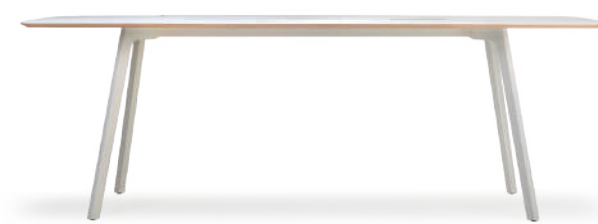

BLADE CABINET
Parisotto+Formenton