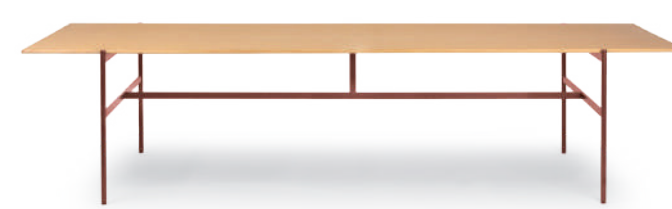

ANYWAY
Pablo Sinan Akgül Garcimartín & Blanca Galán Merino