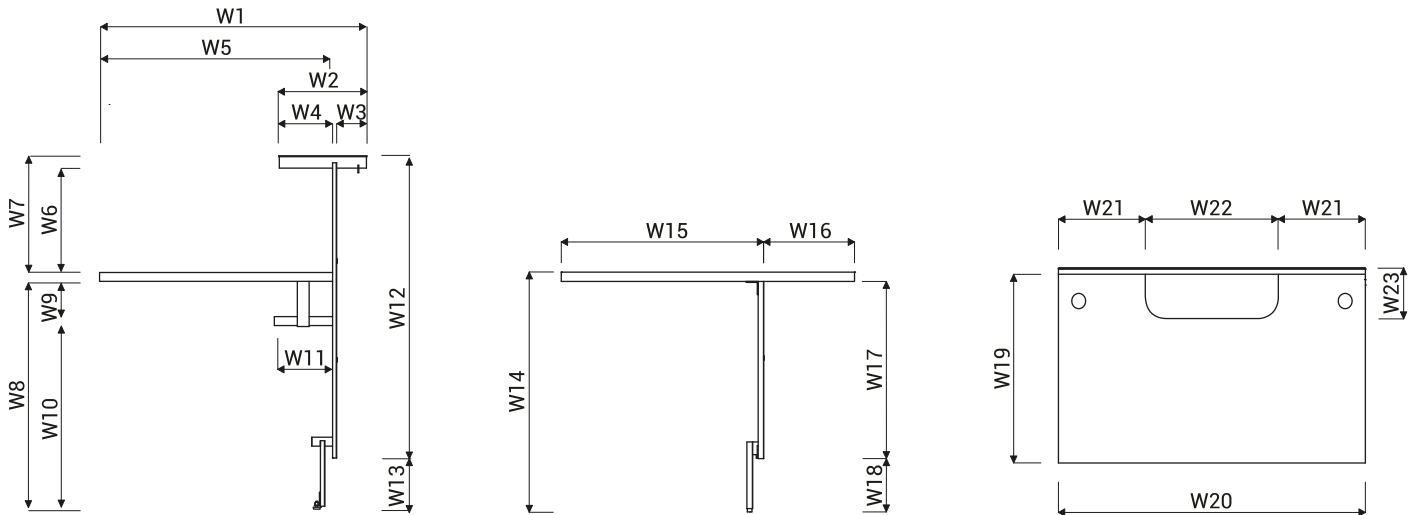

DIMENSIONS

W1 - 36 1/8" 916mm|W2 - 11 6/8" 300mm|W3 - 4" 103mm|W4 - 7 2/8" 183mm|W5 - 31 4/8" 800mm|W6 - 12 6/8" 324mm|W7 - 14 3/8" 364mm|W8 - 28" 712mm|W9 - 8" 138mm|W10 - 22 5/8" 574mm|W11 - 7 7/8" 200mm|W12 - 37 1/8" 944mm|W13 - 5 7/8" 150mm|W14 - 29 1/8" 740mm|W15 - 32 1/8" 814mm|W16 - 11 6/8" 300mm|W17 - 22 7/8" 580mm|W18 - 6 2/8" 160mm|W19 - 31 4/8" 800mm|W20 - 50 6/8"x62 5/8"x90 1/8" 1290x1590x2290mm|W21 -