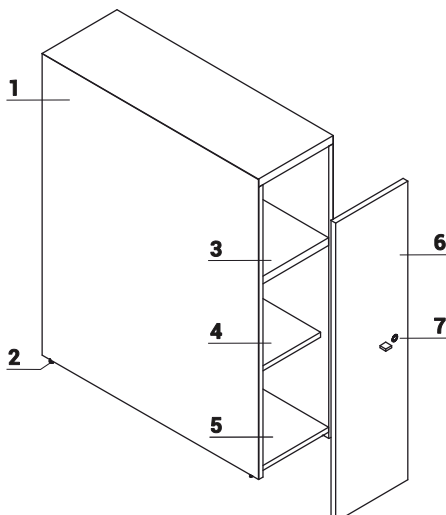

TECHNICAL SPECIFICATION

1. **Top** - MFC 1 3/8" | 36mm + Glacc LACOBEL 1/8" | 4mm (1 2/8" | 40mm)
2. **Worktop** - MFC 1 1/8" | 28mm, PVC edge
3. **Decorative stripe** - PVC, colour: M009 - aluminum semi-matte
4. **Front** - HPL 3mm | 1/8" - high gloss
5. **Storage as ending element** - MFC 6/8" | 18mm, PVC edge
6. LED illumination – at the full length of the reception desk, cold white color (verging on the blue shade)
7. **Kick plate** - HPL - brushed aluminium
8. **Leveling** - 2/8" | 5mm range

1. **Low side panel** -HPL high gloss - 38mm | 1 1/2"
2. **Side panel linking low and heigh fronts** - HPL high gloss - 38mm | 1 1/2"
3. **Cable grommets** - O3 1/8" | O80mm
- 4.
5. **High side panel** - HPL high gloss - 38mm | 1 1/2"
6. **Option with additional charge** - working top with lowered monitor shelf - MFC 1 1/8" | 28mm, PVC
7. Light switch
8. **LMS05** - reception desk storage; order separately
9. **Shelf** - MFC 6/8" | 18mm, PVC edge
10. **Top** - MFC 4/8" | 12mm, PVC edge
11. **Body** - MFC 6/8" | 18mm, PVC edge
12. **Optional front with lock** - universal (left, right) - MFC 6/8" | 18mm, PVC edge; - ordered as separate element

ATTENTION - Interior of the front in white

ENDING STORAGE

1. **Storage as ending element** - MFC 6/8" | 18mm, PVC edge
2. **Leveling** - 2/8" | 5mm range
3. **Shelf** - MFC 1 1/8" | 28mm, PVC edge
4. Shelf with possibility of height regulation, MFC 6/8" | 18mm, PVC edge
5. **Base** - MFC 6/8" | 18mm, PVC edge
6. **Optional Front LAD10** - MFC 6/8" | 18mm, universal (left/right), to order as an additional element
7. **Patent lock** - foldable key