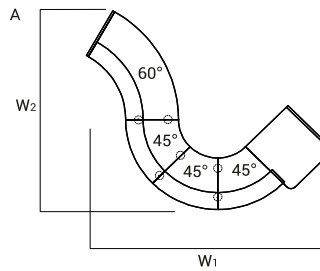

INDEX SYMBOL	DIMENSIONS					[mm]/[inch]	⚖️	📦	📦		COMPONENTS	
	W ₁	W ₂	D ₁	D ₂	H							USD
LAV05L	3589 141 1/4"	1629 64 1/8"	-	-	1105 43 1/2"		8 850,-	224.1	1.781	17		LAN6L+2xLAV66L+LAN4L+LAV64L+ LAN3P+LAN5P+2xNL41

INDEX SYMBOL	DIMENSIONS [mm]/[inch]						kg	m3	pcs	COMPONENTS
	W ₁	W ₂	D ₁	D ₂	H					
A LAV08L	3367 132 1/2"	1629 64 1/8"	-	-	1105 43 1/2"		235.3	2.009	16	LAN2L+2xLAV64L+LAN3P+LAV66L +LAN5P+2xNL41
B LAV09L	3367 132 1/2"	1629 64 1/8"	-	-	1105 43 1/2"		235.3	2.009	16	LAN6L+LAV66L+LAN4L+2xLAV64L+ LAN1P+2xNL41

DESCRIPTION

- NET WEIGHT

VOLUME

NUMBER OF PACKAGES

RECEPTION DESKS SYSTEMS

INDEX SYMBOL	DIMENSIONS					[mm]/[inch]	⚖️	📦	📦		COMPONENTS
	W ₁	W ₂	D ₁	D ₂	H						
A LAV161L	2320 91 3/8"	1114 43 7/8"	-	-	1105 43 1/2"		138.8	0.950	11		LAN2L+LAV63L+LAN3P+LAV65L +LAN5P+NL41
B LAV162L	2320 91 3/8"	1114 43 7/8"	-	-	1105 43 1/2"		138.8	0.950	11		LAN6L+LAV65L+LAN4L+LAV63L +LAN1P+NL41

INDEX SYMBOL	DIMENSIONS					[mm]/[inch]	⚖️	📦	📦		COMPONENTS
	W ₁	W ₂	D ₁	D ₂	H						
A LAV163L	4080 160 5/8"	3540 139 3/8"	-	-	1105 43 1/2"		324.8	2.672	26		LAN6L+LAU11L+LAN4L+3xLAV63L+ LAV62L+LAN1P+4xNL41
B LAV164L	4080 160 5/8"	3540 139 3/8"	-	-	1105 43 1/2"		324.8	2.672	26		LAN2L+LAV62L+3xLAV63L+LAN3P +LAU11L+LAN5P+4xNL41
A LAV1631L	4080 160 5/8"	3540 139 3/8"	-	-	1105 43 1/2"		320.8	2.649	26		LAN6L+LAU11L+LAN4L +3xLAV63L+LAV62L+LAN1P +4xNL41
B LAV1641L	4080 160 5/8"	3540 139 3/8"	-	-	1105 43 1/2"		320.8	2.649	26		LAN2L+LAV62L+3xLAV63L+LAN3P +LAU11L+LAN5P+4xNL41