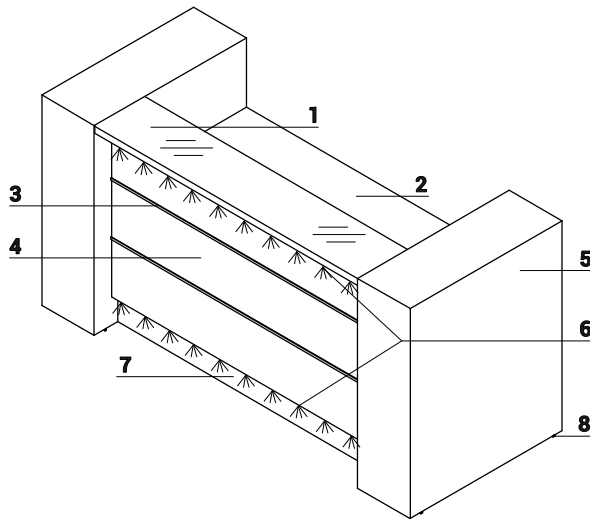

TECHNICAL SPECIFICATION

1. **Top** - MFC 1 3/8" | 36mm + Glacc LACOBEL 1/8" | 4mm (1 2/8" | 40mm)
2. **Worktop** - MFC 1 1/8" | 28mm, PVC edge
3. **Decorative stripe** - PVC, colour: M009 - aluminum semi-matte
4. **Front** - HPL 3mm | 1/8" - high gloss
5. **Storage as ending element** - MFC 6/8" | 18mm, PVC edge
6. LED illumination – at the full length of the reception desk, cold white color (verging on the blue shade)
7. **Kick plate** - HPL - brushed aluminium
8. **Leveling** - 2/8" | 5mm range

1. **Low side panel** -HPL high gloss - 38mm | 1 1/2"
2. **Side panel linking low and heigh fronts** - HPL high gloss - 38mm | 1 1/2"
3. **Cable grommets** - O3 1/8" | O80mm
- 4.
5. **High side panel** - HPL high gloss - 38mm | 1 1/2"
6. **Option with additional charge** - working top with lowered monitor shelf - MFC 1 1/8" | 28mm, PVC
7. Light switch
8. **LMS05** - reception desk storage; order separately
9. **Shelf** - MFC 6/8" | 18mm, PVC edge
10. **Top** - MFC 4/8" | 12mm, PVC edge
11. **Body** - MFC 6/8" | 18mm, PVC edge
12. **Optional front with lock** - universal (left, right) - MFC 6/8" | 18mm, PVC edge; - ordered as separate element