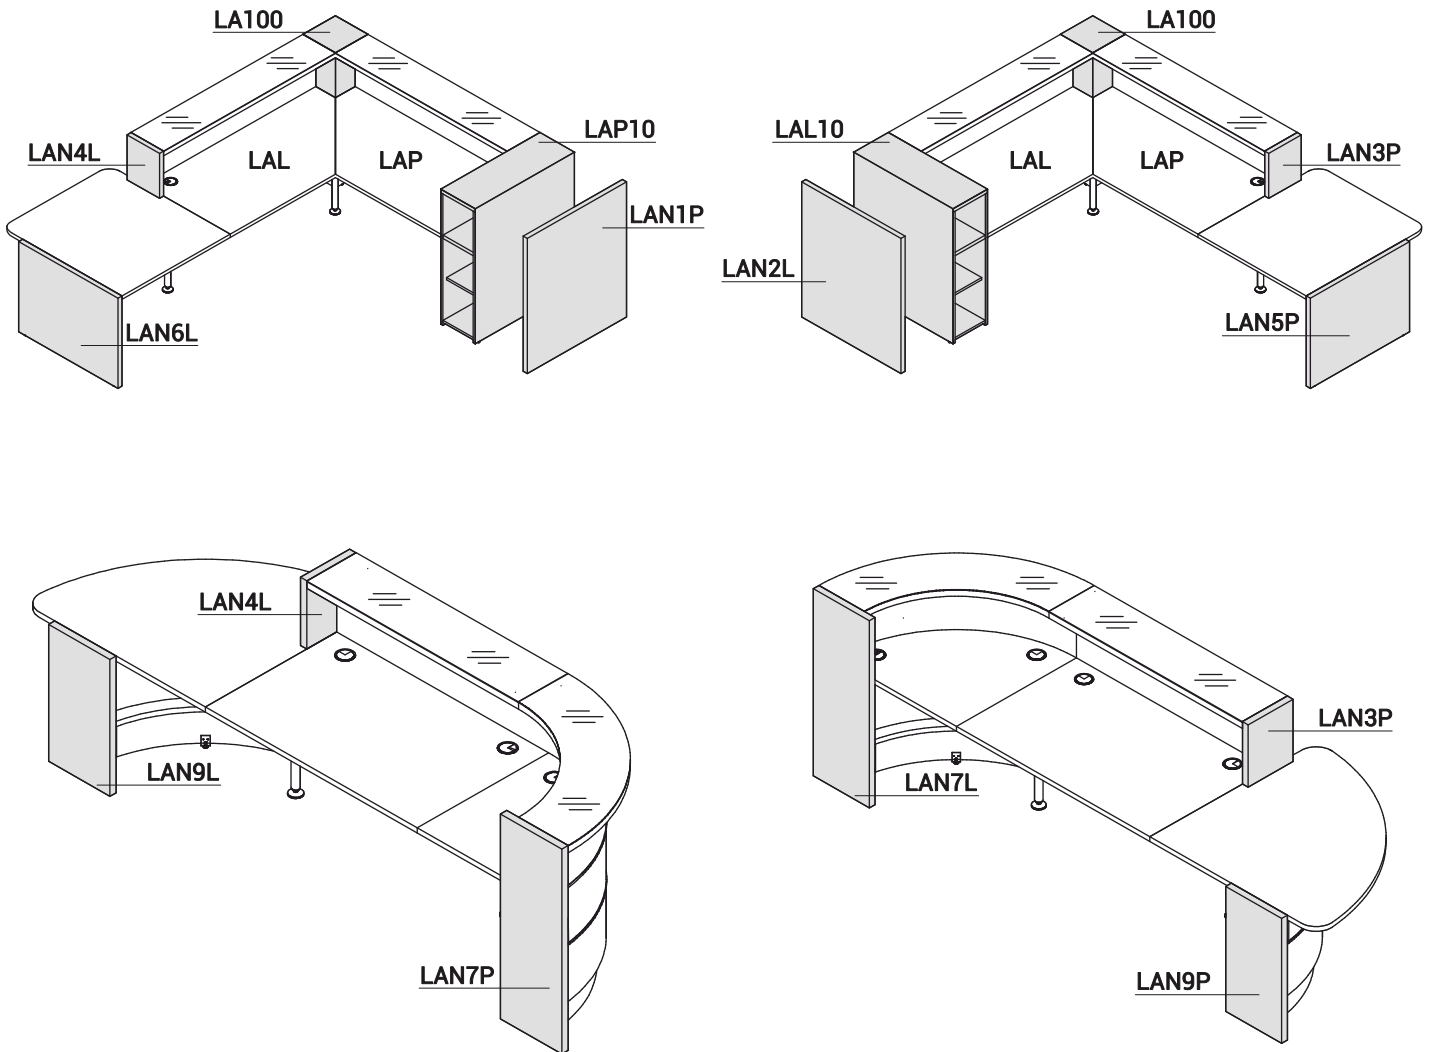

TECHNICAL SPECIFICATION
ENDING ELEMENTS APPLICATION