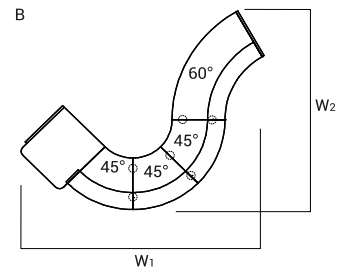

INDEX SYMBOL	DIMENSIONS [mm]/[inch]						kg	m3	pcs	COMPONENTS
	W ₁	W ₂	D ₁	D ₂	H					
A LAV08L	3367 132 1/2"	1629 64 1/8"	-	-	1105 43 1/2"		235.3	2.009	16	LAN2L+2xLAV64L+LAN3P+LAV66L +LAN5P+2xNL41
B LAV09L	3367 132 1/2"	1629 64 1/8"	-	-	1105 43 1/2"		235.3	2.009	16	LAN6L+LAV66L+LAN4L+2xLAV64L+ LAN1P+2xNL41

DESCRIPTION

- NET WEIGHT

VOLUME

NUMBER OF PACKAGES

RECEPTION DESKS SYSTEMS

INDEX SYMBOL	DIMENSIONS					[mm]/[inch]	⚖️	📦	📦		COMPONENTS
	W ₁	W ₂	D ₁	D ₂	H						
A LAV161L	2320 91 3/8"	1114 43 7/8"	-	-	1105 43 1/2"		138.8	0.950	11		LAN2L+LAV63L+LAN3P+LAV65L +LAN5P+NL41
B LAV162L	2320 91 3/8"	1114 43 7/8"	-	-	1105 43 1/2"		138.8	0.950	11		LAN6L+LAV65L+LAN4L+LAV63L +LAN1P+NL41

INDEX SYMBOL	DIMENSIONS					[mm]/[inch]	⚖️	📦	📦		COMPONENTS
	W ₁	W ₂	D ₁	D ₂	H						
A LAV163L	4080 160 5/8"	3540 139 3/8"	-	-	1105 43 1/2"		324.8	2.672	26		LAN6L+LAU11L+LAN4L+3xLAV63L+ LAV62L+LAN1P+4xNL41
B LAV164L	4080 160 5/8"	3540 139 3/8"	-	-	1105 43 1/2"		324.8	2.672	26		LAN2L+LAV62L+3xLAV63L+LAN3P +LAU11L+LAN5P+4xNL41
A LAV1631L	4080 160 5/8"	3540 139 3/8"	-	-	1105 43 1/2"		320.8	2.649	26		LAN6L+LAU11L+LAN4L +3xLAV63L+LAV62L+LAN1P +4xNL41
B LAV1641L	4080 160 5/8"	3540 139 3/8"	-	-	1105 43 1/2"		320.8	2.649	26		LAN2L+LAV62L+3xLAV63L+LAN3P +LAU11L+LAN5P+4xNL41