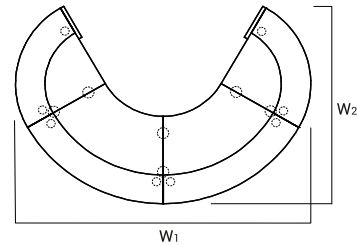

INDEX SYMBOL	DIMENSIONS					[mm]/[inch]	⚖️	📦	📦	COMPONENTS
	W ₁	W ₂	D ₁	D ₂	H					
LAV50L	4566 179 3/4"	1307 51 1/2"	-	-	1105 43 1/2"		260.5	2.329	17	LAN2L+2xLAV64L+LAV62L+LAN1P +2xNL41

INDEX SYMBOL	DIMENSIONS					[mm]/[inch]	⚖️	📦	📦	COMPONENTS
	W ₁	W ₂	D ₁	D ₂	H					
LAV51L	3202 126 1/8"	3006 118 3/8"	-	-	1105 43 1/2"		410.0	3.741	27	LAN2L+2xLAV64L+2xLAV90L +LAN1P+3xNL41

DESCRIPTION

⚖️ - NET WEIGHT

📦 VOLUME

📦 NUMBER OF PACKAGES

RECEPTION DESKS SYSTEMS

INDEX SYMBOL	DIMENSIONS					[mm]/[inch]	kg	m3	pcs	COMPONENTS
	W ₁	W ₂	D ₁	D ₂	H					
LAV52L	3202 126 1/8"	1639 64 1/2"	-	-	1105 43 1/2"		271.0	2.261	15	LAN2L+2xLAV90L+LAN1P+NL41

INDEX SYMBOL	DIMENSIONS					[mm]/[inch]	kg	m3	pcs	COMPONENTS
	W ₁	W ₂	D ₁	D ₂	H					
LAV61L	3202 126 1/8"	1919 75 1/2"	-	-	1105 43 1/2"		322.0	2.898	15	LAD10+LAL10+2xLAV90L+LAP10+LAD10+NL41

INDEX SYMBOL	DIMENSIONS					[mm]/[inch]	kg	m3	pcs	COMPONENTS
	W ₁	W ₂	D ₁	D ₂	H					
LAV04L	3202 126 1/8"	3006 118 3/8"	-	-	1105 43 1/2"		250.0	2.312	23	LAN8L+2xLAV70L+2xLAV64L+LAN7P+3xNL41