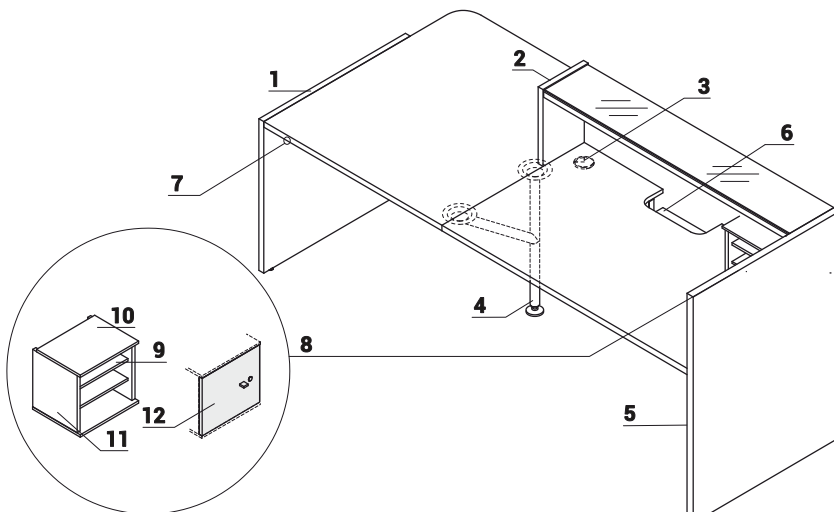

TECHNICAL SPECIFICATION

1. **Top** - MFC 1 3/8" | 36mm + Glacc LACOBEL 1/8" | 4mm (1 2/8" | 40mm)
2. **Worktop** - MFC 1 1/8" | 28mm, PVC edge
3. **Decorative stripe** - PVC, colour: M009 - aluminum semi-matte
4. **Front** - HPL 3mm | 1/8" - high gloss
5. **Storage as ending element** - MFC 6/8" | 18mm, PVC edge
6. LED illumination – at the full length of the reception desk, cold white color (verging on the blue shade)
7. **Kick plate** - HPL - brushed aluminium
8. **Leveling** - 2/8" | 5mm range

1. **Low side panel** -HPL high gloss - 38mm | 1 1/2"
2. **Side panel linking low and heigh fronts** - HPL high gloss - 38mm | 1 1/2"
3. **Cable grommets** - O3 1/8" | O80mm
- 4.
5. **High side panel** - HPL high gloss - 38mm | 1 1/2"
6. **Option with additional charge** - working top with lowered monitor shelf - MFC 1 1/8" | 28mm, PVC
7. Light switch
8. **LMS05** - reception desk storage; order separately
9. **Shelf** - MFC 6/8" | 18mm, PVC edge
10. **Top** - MFC 4/8" | 12mm, PVC edge
11. **Body** - MFC 6/8" | 18mm, PVC edge
12. **Optional front with lock** - universal (left, right) - MFC 6/8" | 18mm, PVC edge; - ordered as separate element