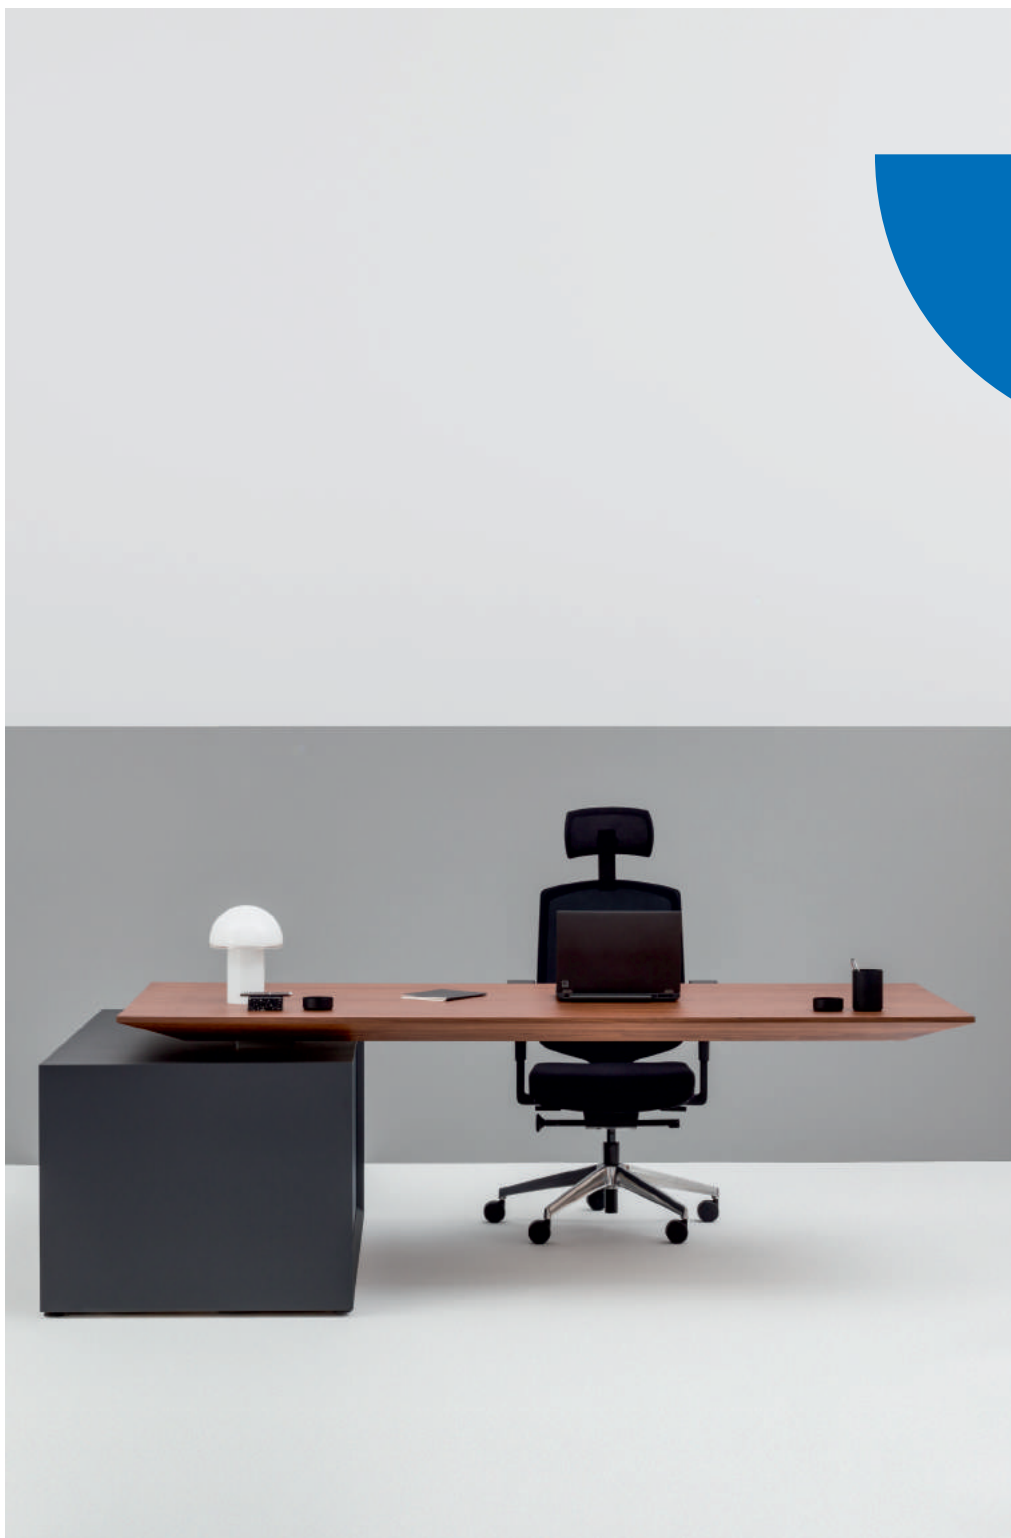

Gravity finishes

.mdd

Desk, multimedia stand, conference table

Top

Body

Frame

156 Elm **

Graphite